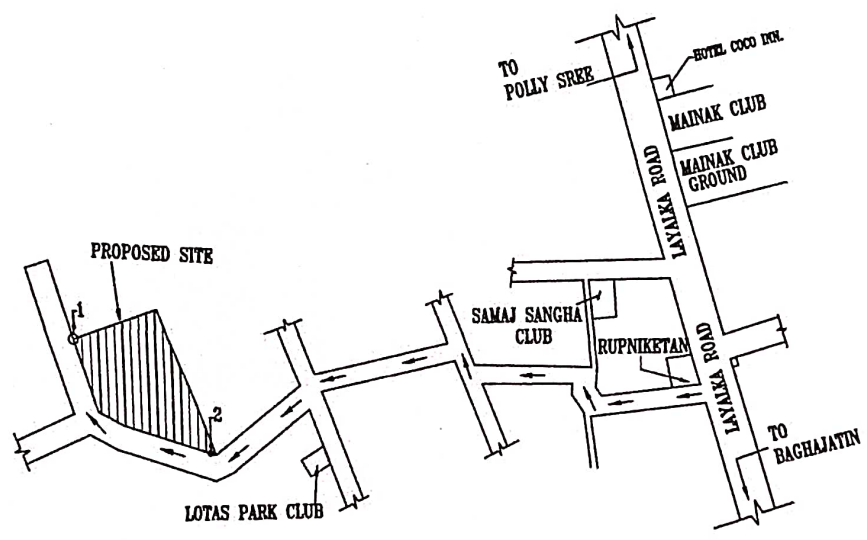

LOCATION PLAN

Co-Ordinate in WGS 84 and site elevation (AMSL) :

Reference points marked in The site plan of the proposal	Co-ordinate in WGS 84		Site Elevation (AMSL)
	Latitude	Longitude	
1	22.48°57'N	88.36°76'E	28 M.
2	22.48°5'N	88.36°67'E	27 M.